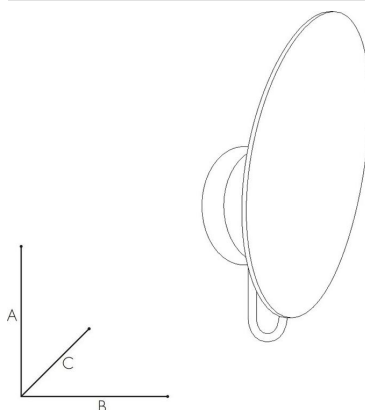

Available Colors