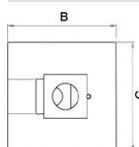

Dimensions

A cm	45
B cm	66
C cm	66

Description

Ceiling lamp of refined design.

Technical Data

Number of light sources	3
System power	51 W
Volt	220-240 V
Light flux	6716 lm / 2700 K
Energy class	E / 2700 K
Light flux	6898 lm / 3000 K
Energy class	E / 3000 K
LED	LED CRI90 Diffuser LED CRI80 Spot