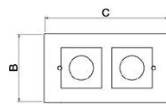

Dimensions

A cm	150
B cm	40
C cm	80

Description

Suspension lamp of refined design.

Technical Data

Number of light sources	4
System power	51.6 W
Volt	220-240 V
Light flux	7096 lm / 2700 K
Energy class	E / 2700 K
Light flux	7240 lm / 3000 K
Energy class	E / 3000 K
LED	LED CRI90 Diffuser LED CRI80 Spot