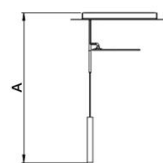

Dimensions

A cm	150
B cm	66
C cm	66

Description

Suspension lamp of refined design.

Technical Data

Number of light sources	2
System power	34.2 W
Volt	220-240 V
Light flux	4608 lm / 2700 K
Energy class	E / 2700 K
Light flux	4718 lm / 3000 K
Energy class	E / 3000 K
LED	LED CRI90 Diffuser LED CRI80 Spot