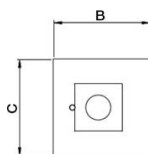

Dimensions

A cm	150
B cm	66
C cm	66

Description

Suspension lamp of refined design.

Technical Data

Number of light sources	2
System power	34.2 W
Volt	220-240 V
Light flux	4608 lm / 2700 K
Energy class	E / 2700 K
Light flux	4718 lm / 3000 K
Energy class	E / 3000 K
LED	LED CRI90 Diffuser LED CRI80 Spot