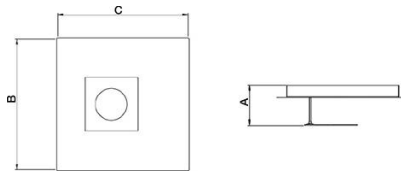

Dimensions

A cm	20
B cm	66
C cm	66

Description

Ceiling lamp of refined design.

Technical Data

Number of light sources	1
System power	25.2 W
Volt	220-240 V
Light flux	3168 lm / 2700 K
Energy class	E / 2700 K
Light flux	3278 lm / 3000 K
Energy class	E / 3000 K
LED	LED CRI90