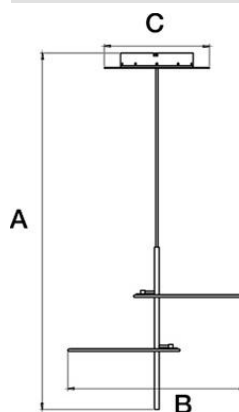

Dimensions

A cm	160
B cm	50
C cm	32

Available Colors

White
Satin Brass

Black
Brushed Aluminium