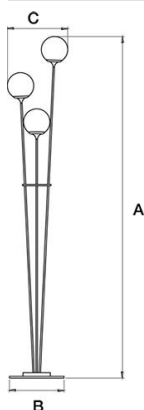

## Dimensions

A cm	190
B cm	30
C cm	35

## Description

Floor lamp with a modern and minimal design. Ideal for lighting and furnishing a living room or bedroom. Painted aluminum structure, with crystal blown glass diffuser.