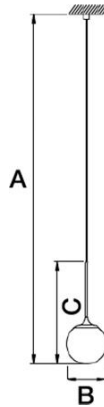

Description

Suspension lamp with a modern and minimal design. Painted aluminum structure, with crystal blown glass diffuser.

Technical Data

Number of light sources	1
System power	13 W
Volt	220-240 V
Light flux	2080 lm / 2700 K
Energy class	E / 2700 K
Light flux	2080 lm / 3000 K
Energy class	E / 3000 K
LED	LED CRI80

Dimensions

A cm	150
B cm	33
C cm	90

Available Colors

Satin Brass
Crystal

White
Crystal

Satin Brass
Pink

White
Pink

Driver included. Dimmable Triac